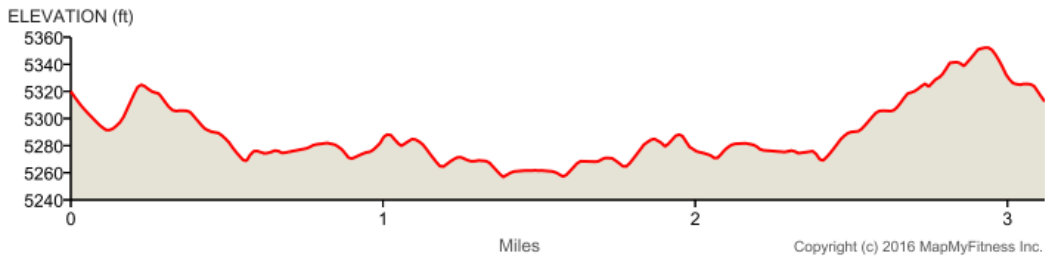

K9 Canter at City Park 5k  
Distance: 3.12 mi  
Elevation: 102.06 ft (Max: 5,352.33 ft)

mapmyrun

Notes could not be loaded for this route.

MapMyRun • <http://mapmyrun.com/routes/view/515509764>