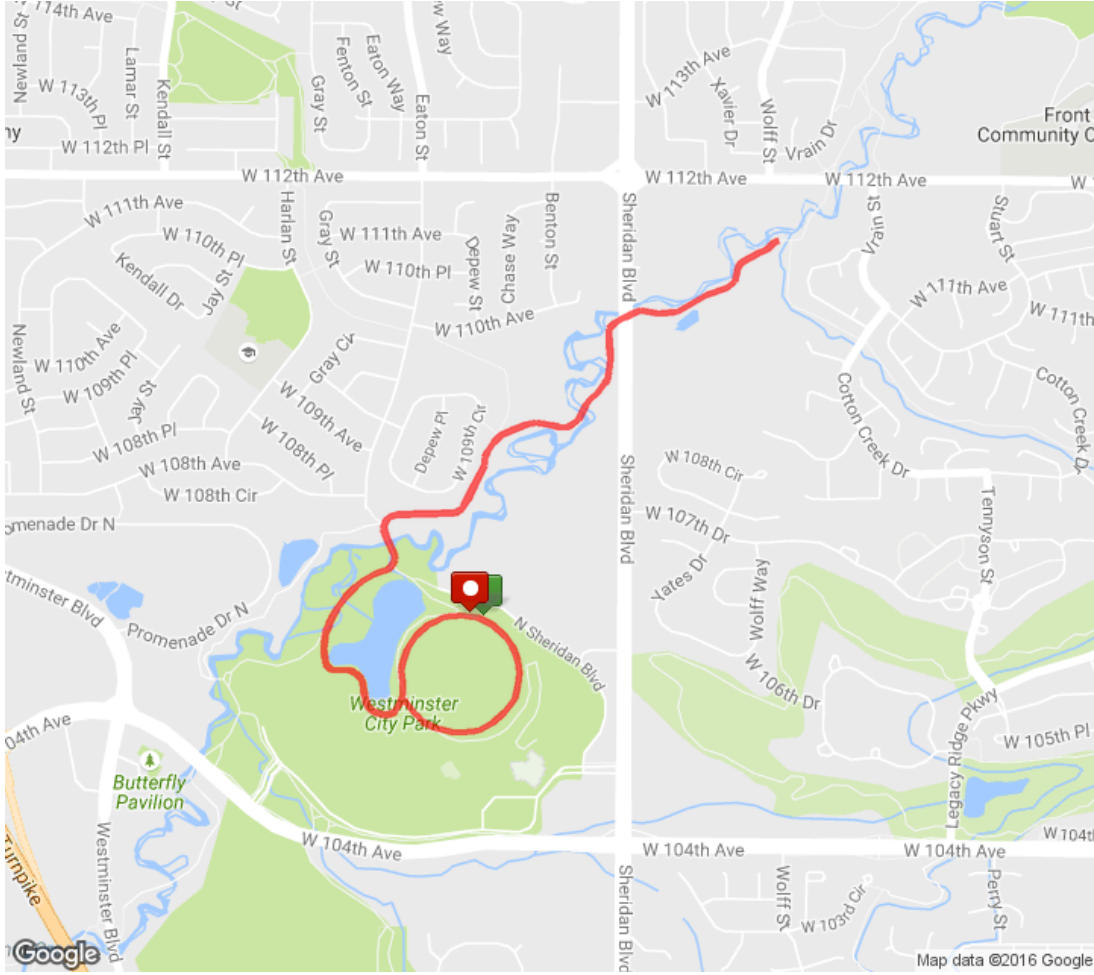

K9 Canter at City Park 5k  
Distance: 3.12 mi  
Elevation: 102.06 ft (Max: 5,352.33 ft)

mapmyrun

Notes could not be loaded for this route.

MapMyRun • <http://mapmyrun.com/routes/view/515509764>